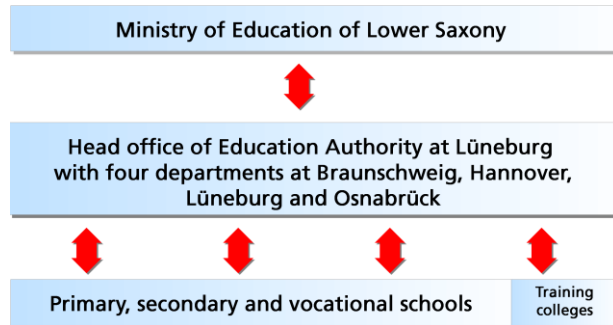

Landesschulbehörde

Niedersächsische Landesschulbehörde

Education Authority of Lower Saxony

Niedersachsen

Education Authority of Lower Saxony

The Education Authority of Lower Saxony is the subordinated department of the Ministry of Education of Lower Saxony. It supervises all of Lower Saxony's schools, advises and supports them and provides them with staff. In addition, necessary funds are allocated within the budget and additional benefits are granted.

The Education Authority of Lower Saxony is responsible for the supervision of primary, secondary and vocational schools plus the supervision of teacher training colleges.

Supervision implies

- advice and support
- controlling und structuring
- if necessary: intervention