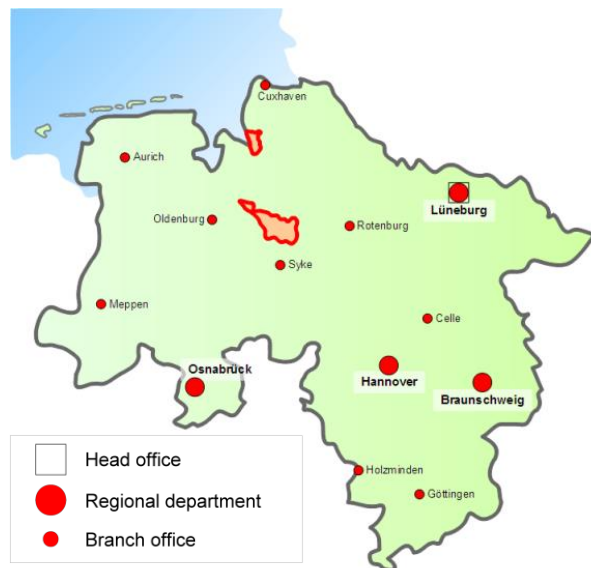

Parking facilities can be found in front of the building.

... by public transport:

Lüneburg is on the main Hamburg – Hannover rail connection. The Education Authority is about 10 minutes walking distance from the railway station. When you leave the station keep to the right (Bahnhofstraße). At the end of Bahnhofstraße turn left into Lünertorstraße. At the end of Lünertorstraße, go straight on at the traffic lights. Keep to the right into Reichenbachstraße and then go straight on at these traffic lights. After about 250 m you will see the Education Authority building on the right-hand side.

Landesschulbehörde

Niedersächsische Landesschulbehörde

Education Authority of Lower Saxony

Niedersachsen

Education Authority of Lower Saxony

The Education Authority of Lower Saxony is the subordinated department of the Ministry of Education of Lower Saxony. It supervises all of Lower Saxony's schools, advises and supports them and provides them with staff. In addition, necessary funds are allocated within the budget and additional benefits are granted.

Its head office is located in Lüneburg. There are four regional departments in Braunschweig, Hannover, Lüneburg and Osnabrück plus nine branch offices shown in the map below.

Supervision as duty and challenge