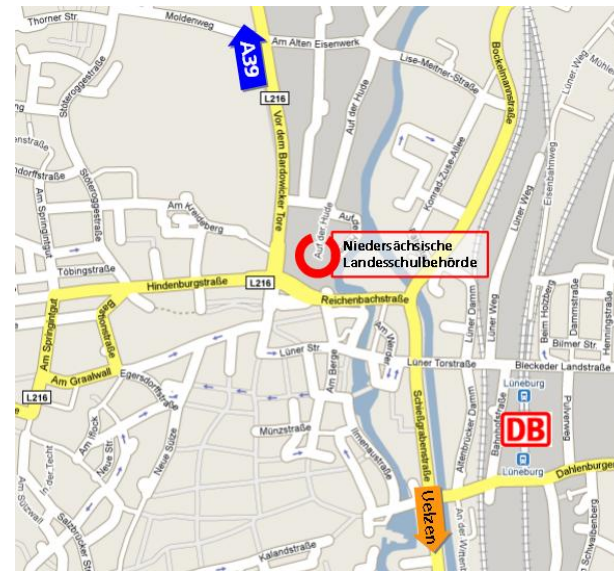

Niedersächsische Landesschulbehörde

President
Ulrich Dempwolf

Head Office
Auf der Hude 2
21339 Lüneburg
Tel.: 04131 15-2500
Fax: 04131 15-2510

Press Office
Auf der Hude 2
21339 Lüneburg
Tel.: 04131 15-2005
Fax: 04131 15-2510
pressestelle@nlschb.niedersachsen.de

How to find us

... by car

- A7 (from Hannover):

Take the A7 direction of Hamburg. Leave the motorway at exit Soltau-Ost. At the junction turn right onto the B 71. After about 2.5 km turn onto the B 209. Drive through Amelinghausen and Drögnennindorf onto the B 4 dual carriageway. Leave the dual carriageway at exit Lüneburg Nord (Bardowick, Ochtmissen). At the junction turn left into Hamburger Straße. After about 2 km turn left at the traffic lights.

- A1 (from Bremen / Hamburg):

Take the A 1 to Maschener Kreuz. Follow the A 250 and continue to the exit Lüneburg Nord. At the junction turn right into Hamburger Straße. After about 2 km turn left at the traffic lights.

Parking facilities can be found in front of the building.

... by public transport:

Lüneburg is on the main Hamburg – Hannover rail connection. The Education Authority is about 10 minutes walking distance from the railway station. When you leave the station keep to the right (Bahnhofstraße). At the end of Bahnhofstraße turn left into Lünertorstraße. At the end of Lünertorstraße, go straight on at the traffic lights. Keep to the right into Reichenbachstraße and then go straight on at these traffic lights. After about 250 m you will see the Education Authority building on the right-hand side.