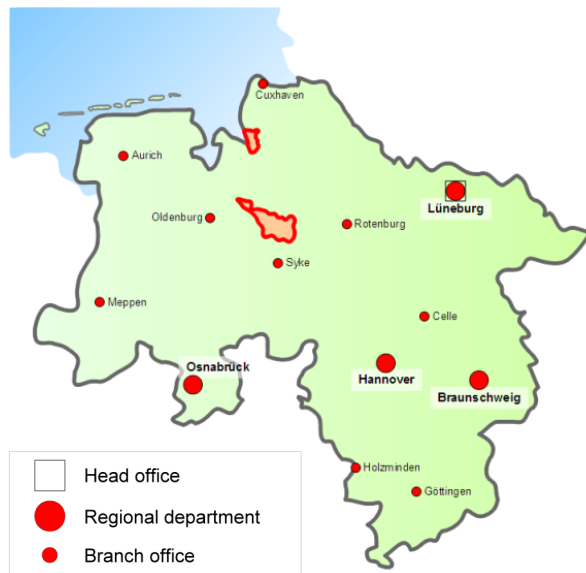

### Anfahrt mit öffentlichen Verkehrsmitteln:

Lüneburg is on the main Hamburg – Hannover rail connection. The Education Authority is about 10 minutes walking distance from the railway station. When you leave the station keep to the right (Bahnhofstraße). At the end of Bahnhofstraße turn left into Lünertorstraße. At the end of Lünertorstraße, go straight on at the traffic lights. Keep to the right into Reichenbachstraße and then go straight on at these traffic lights. After about 250 m you will see the Education Authority building on the right-hand side.

## Education Authority of Lower Saxony

The Education Authority of Lower Saxony is the largest department in the Ministry of Education of Lower Saxony. It's headquarters are located in Lüneburg.

It is divided into four regional departments which are based in Braunschweig, Hannover, Lüneburg and Osnabrück. There are also nine branch offices which are shown in the map below.