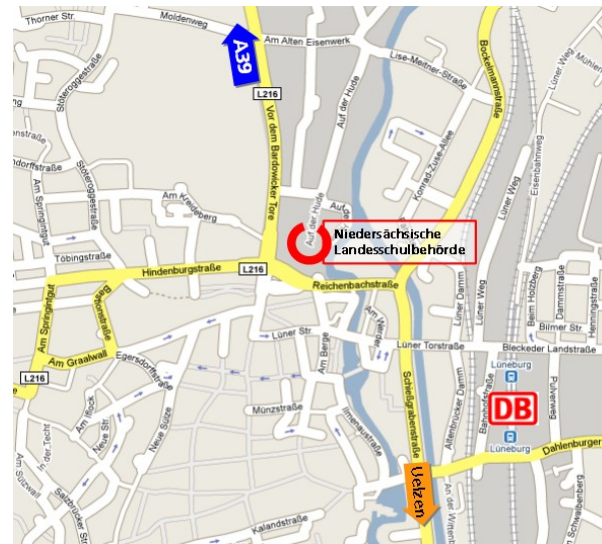

Niedersächsische Landesschulbehörde

Martin Detmer

Head Office

Auf der Hude 2
21339 Lüneburg
Tel.: 04131 15-2500
Fax: 04131 15-2510

Press Office

Auf der Hude 2
21339 Lüneburg
Tel.: 04131 15-2005
Fax: 04131 15-2510
pressestelle@nlschb.niedersachsen.de

Regionalabteilung Braunschweig

Wilhelmstr. 62-69
38100 Braunschweig
Tel.: 0531 484-3333
Fax: 0531 484-3220
service-bs@nlschb.niedersachsen.de

Regionalabteilung Hannover

Am Mailänder Straße 2
30539 Hannover
Tel.: 0511 106-6000
Fax: 0511 106-6001
service-h@nlschb.niedersachsen.de

Regionalabteilung Lüneburg

Auf der Hude 2
21339 Lüneburg
Tel.: 04131 15-2222
Fax: 04131 15-452910
service-lg@nlschb.niedersachsen.de

Regionalabteilung Osnabrück

Mühlenschweg 8
49090 Osnabrück
Tel.: 0541 77046-444
Fax: 0541 77046-300
service-os@nlschb.niedersachsen.de

How to find us

... by car

- A7 (from Hannover):

Take the A7 direction of Hamburg. Leave the motorway at exit Soltau-Ost. At the junction turn right onto the B 71. After about 2.5 km turn onto the B 209. Drive through Amelinghausen and Drögennindorf onto the B 4 dual carriageway. Leave the dual carriageway at exit Lüneburg Nord (Bardowick, Ochtmissen). At the junction turn left into Hamburger Straße. After about 2 km turn left at the traffic lights.

- A1 (from Bremen / Hamburg):

Take the A 1 to Maschener Kreuz. Follow the A 250 and continue to the exit Lüneburg Nord. At the junction turn right into Hamburger Straße. After about 2 km turn left at the traffic lights.

Anfahrt mit öffentlichen Verkehrsmitteln:

Lüneburg is on the main Hamburg – Hannover rail connection. The Education Authority is about 10 minutes walking distance from the railway station. When you leave the station keep to the right (Bahnhofstraße). At the end of Bahnhofstraße turn left into Lünertorstraße. At the end of Lünertorstraße, go straight on at the traffic lights. Keep to the right into Reichenbachstraße and then go straight on at these traffic lights. After about 250 m you will see the Education Authority building on the right-hand side.

Imprint

Niedersächsische
Landesschulbehörde

Press Office

Tel.: 04131 15-2005

Fax: 04131 15-2510

pressestelle@nlschb.niedersachsen.de

www.landesschulbehoerde-niedersachsen.de

Last update: August 2019

Photos: www.stockxpert.com

Landesschulbehörde